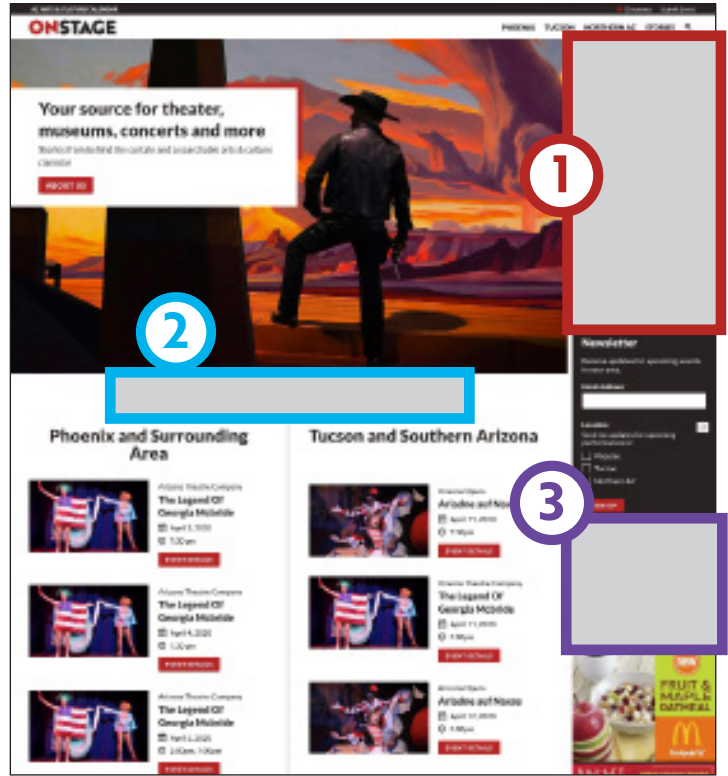

2

BANNER

Dimensions: 728 x 90 px
Max File Size: 300KB

3

RECTANGLE

Dimensions: 300 x 250 px
Max File Size: 300KB

EVENT LISTING

E-NEWSLETTER