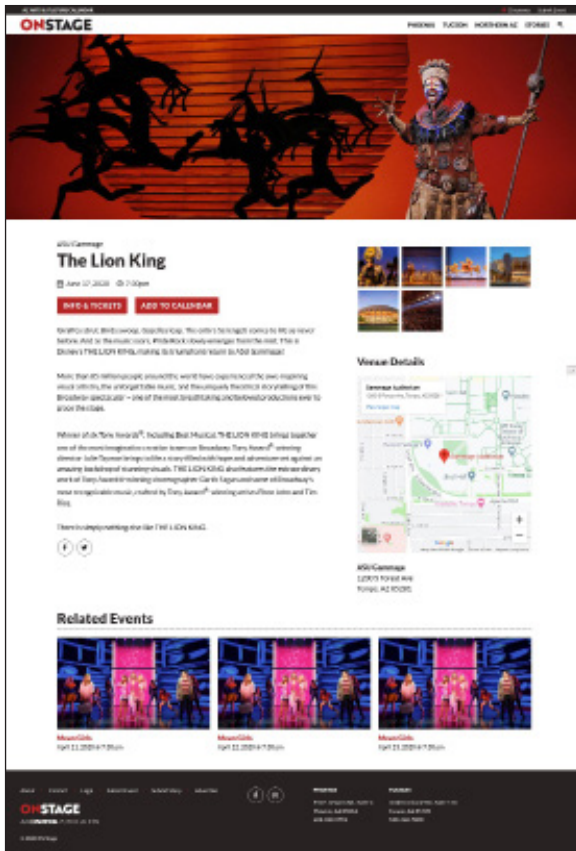

2

BANNER

Dimensions: 728 x 90 px
Max File Size: 300KB

3

RECTANGLE

Dimensions: 300 x 250 px
Max File Size: 300KB

EVENT LISTING

E-NEWSLETTER